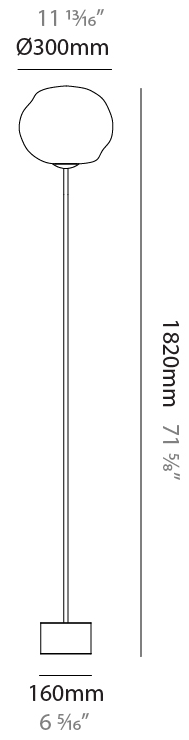

MARK PORTABLE

D144052-

base number   Color   Finish   Finish
Temperature   Options   Options

1. To build a product code in our configurator select the specify button on the base model # product page
2. To build a manual product code on this datasheet choose from the options listed below in blue font and add the suffix to the base model #

GENERAL

Series: Mark
Partner: Cangini & Tucci
Division: Design
Installation: Portable
Product Type: Floor
Mounting Location: Floor

PHYSICAL

Shape: Round
Diameter (mm): 300
Diameter (in): 11 ¹³/₁₆
Height (mm): 1820
Height (in): 71 ⁵/₈
Weight (kg): 8.0
Weight (lbs): 17.64
Fixture Finish: [AMB / BLK / BRZ / GLD / GRN / PNK / RGD / RUB / SKB / SMK / STE / TOB / TRA](#)
Holder Finish: [SGD / SBK](#)
Fixture Material: Glass / Metal
Primary Material: Glass - Borosilicate
Cable Details: 2000mm/78 3/4" Transparent Cable

ELECTRICAL

Lamp Type: LED
Input Wattage (W): 12
Dimming: Tri-Mode (Non-Dimming and Phase Dimming (120Vac only) and 0-10V Dimming)
Driver Included: Yes
Driver Location: Integrated
Driver Type: Constant Current - Universal
Driver Class: Class 2
Input Voltage (V): 120
Constant Current (MA): 500mA

LED

Number of LEDs: 1
Color Temperature (°K): [2700 / 3000](#)
Nominal Lumen (lm): 1717
CRI: >95 CRI
Lamp Life (hrs): 50000

OPTICAL

RATINGS AND CERTIFICATIONS

Certified By: Certified for North American Standards
IP rating: IP20

PROJECT
TYPE
SPECIFIER
QUANTITY
DATE