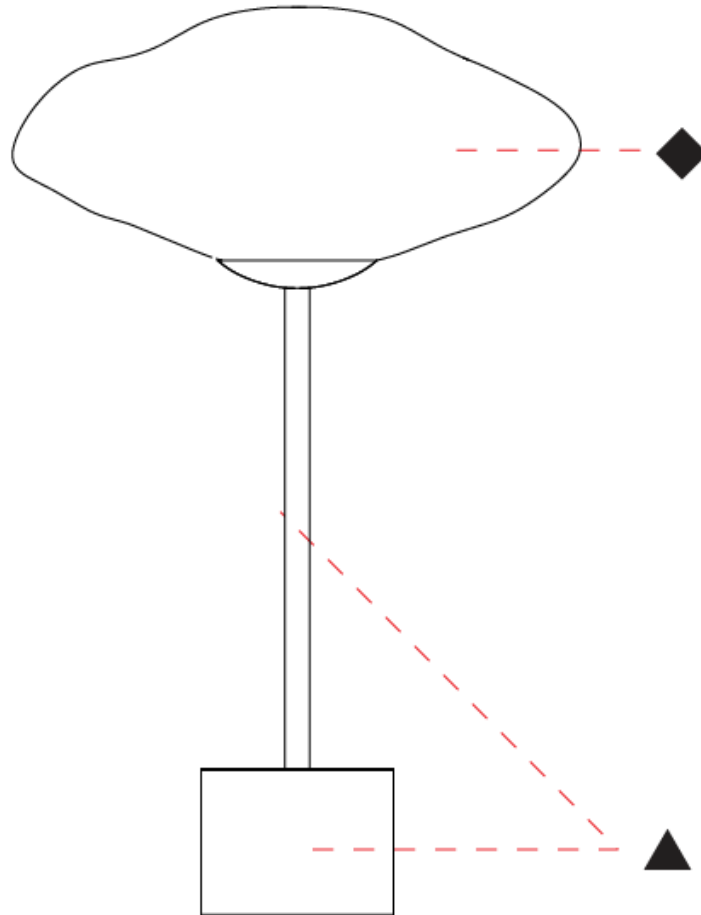

D144051-

PROJECT	_____
TYPE	_____
SPECIFIER	_____
QUANTITY	_____
DATE	_____

D