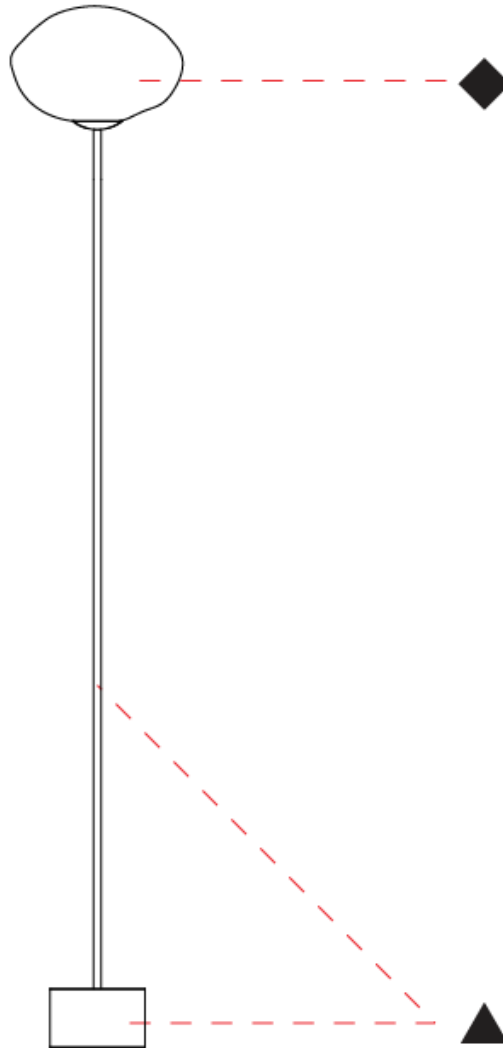

D144053-

PROJECT

TYPE

SPECIFIER

QUANTITY

DATE

D