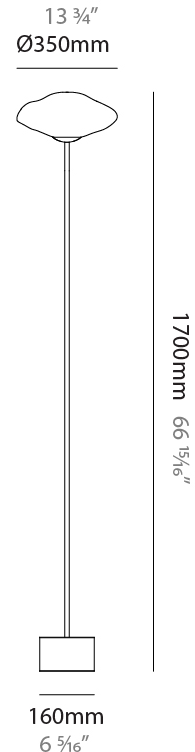

MARK PORTABLE

D144054-

base number   Color   Finish   Finish
Temperature   Options   Options

1. To build a product code in our configurator select the specify button on the base model # product page
2. To build a manual product code on this datasheet choose from the options listed below in blue font and add the suffix to the base model #

GENERAL

Series: Mark
Partner: Cangini & Tucci
Division: Design
Installation: Portable
Product Type: Floor
Mounting Location: Floor

PHYSICAL

Shape: Oval
Diameter (mm): 300
Diameter (in): 11 ¹³/₁₆
Height (mm): 1800
Height (in): 70 ⁷/₈
Weight (kg): 8.0
Weight (lbs): 17.64
Fixture Finish: AMB / BLK / BRZ / GLD / GRN / PNK / RGD / RUB / SKB / SMK / STE / TOB / TRA
Holder Finish: SGD / SBK
Fixture Material: Glass / Metal
Primary Material: Glass - Borosilicate
Cable Details: 2000mm/78 3/4" Transparent Cable

ELECTRICAL

Lamp Type: LED
Input Wattage (W): 12
Dimming: Tri-Mode (Non-Dimming and Phase Dimming (120Vac only) and 0-10V Dimming)
Driver Included: Yes
Driver Location: Integrated
Driver Type: Constant Current - Universal
Driver Class: Class 2
Input Voltage (V): 120
Constant Current (MA): 500mA

LED

Number of LEDs: 1
Color Temperature (°K): 2700 / 3000
Nominal Lumen (lm): 1717
CRI: >95 CRI
Lamp Life (hrs): 50000

OPTICAL

RATINGS AND CERTIFICATIONS

Certified By: Certified for North American Standards
IP rating: IP20

PROJECT
TYPE
SPECIFIER
QUANTITY
DATE