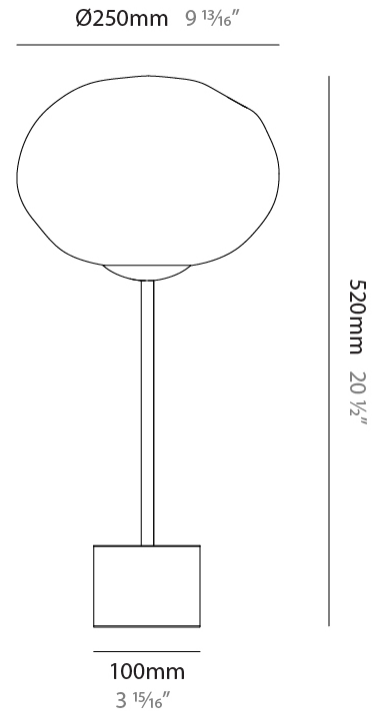

MARK PORTABLE

D144049-

base number   Color   Finish   Finish
Temperature   Options   Options

1. To build a product code in our configurator select the specify button on the base model # product page
2. To build a manual product code on this datasheet choose from the options listed below in blue font and add the suffix to the base model #

GENERAL

Series: Mark
Partner: Cangini & Tucci
Division: Design
Installation: Portable
Product Type: Table
Mounting Location: Table

PHYSICAL

Shape: Round
Diameter (mm): 250
Diameter (in): 9 ¹³/₁₆
Height (mm): 520
Height (in): 20 ¹/₂
Weight (kg): 6.50
Weight (lbs): 14.33
Fixture Finish: [AMB / BLK / BRZ / GLD / GRN / PNK / RGD / RUB / SKB / SMK / STE / TOB / TRA](#)
Holder Finish: [SGD / SBK](#)
Fixture Material: [Glass / Metal](#)
Primary Material: [Glass - Borosilicate](#)
Cable Details: 2000mm/78 3/4" Transparent Cable

ELECTRICAL

Lamp Type: LED
Input Wattage (W): 6
Dimming: Tri-Mode (Non-Dimming and Phase Dimming (120Vac only and 0-10V Dimming)
Driver Included: Yes
Driver Location: Integrated
Driver Type: Constant Current - Universal
Driver Class: Class 2
Input Voltage (V): 120
Constant Current (MA): 500mA

LED

Number of LEDs: 1
Color Temperature (°K): [2700 / 3000](#)
Nominal Lumen (lm): 866
CRI: >95 CRI
Lamp Life (hrs): 50000

OPTICAL

RATINGS AND CERTIFICATIONS

Certified By: Certified for North American Standards
IP rating: IP20

PROJECT
TYPE
SPECIFIER
QUANTITY
DATE